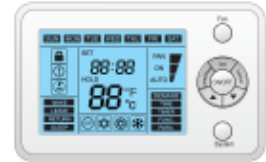

Energy saving function

Inner groove copper

Ultratrix 18SEER 24V D.C inverter condensing unit, which is a newly designed and high efficient air conditioners, are targeted at the North America market and mainly applied to villas, office buildings, supermarkets, hotels, restaurants, etc.

2/3 Ton

4/5 Ton

- The outdoor unit adopts an inverter compressor, efficiency is up to 20SEER & 10.5HSPF.
- Adopt Gree two-stage compression EVI technology, small performance decline at extremely hot or cold area.