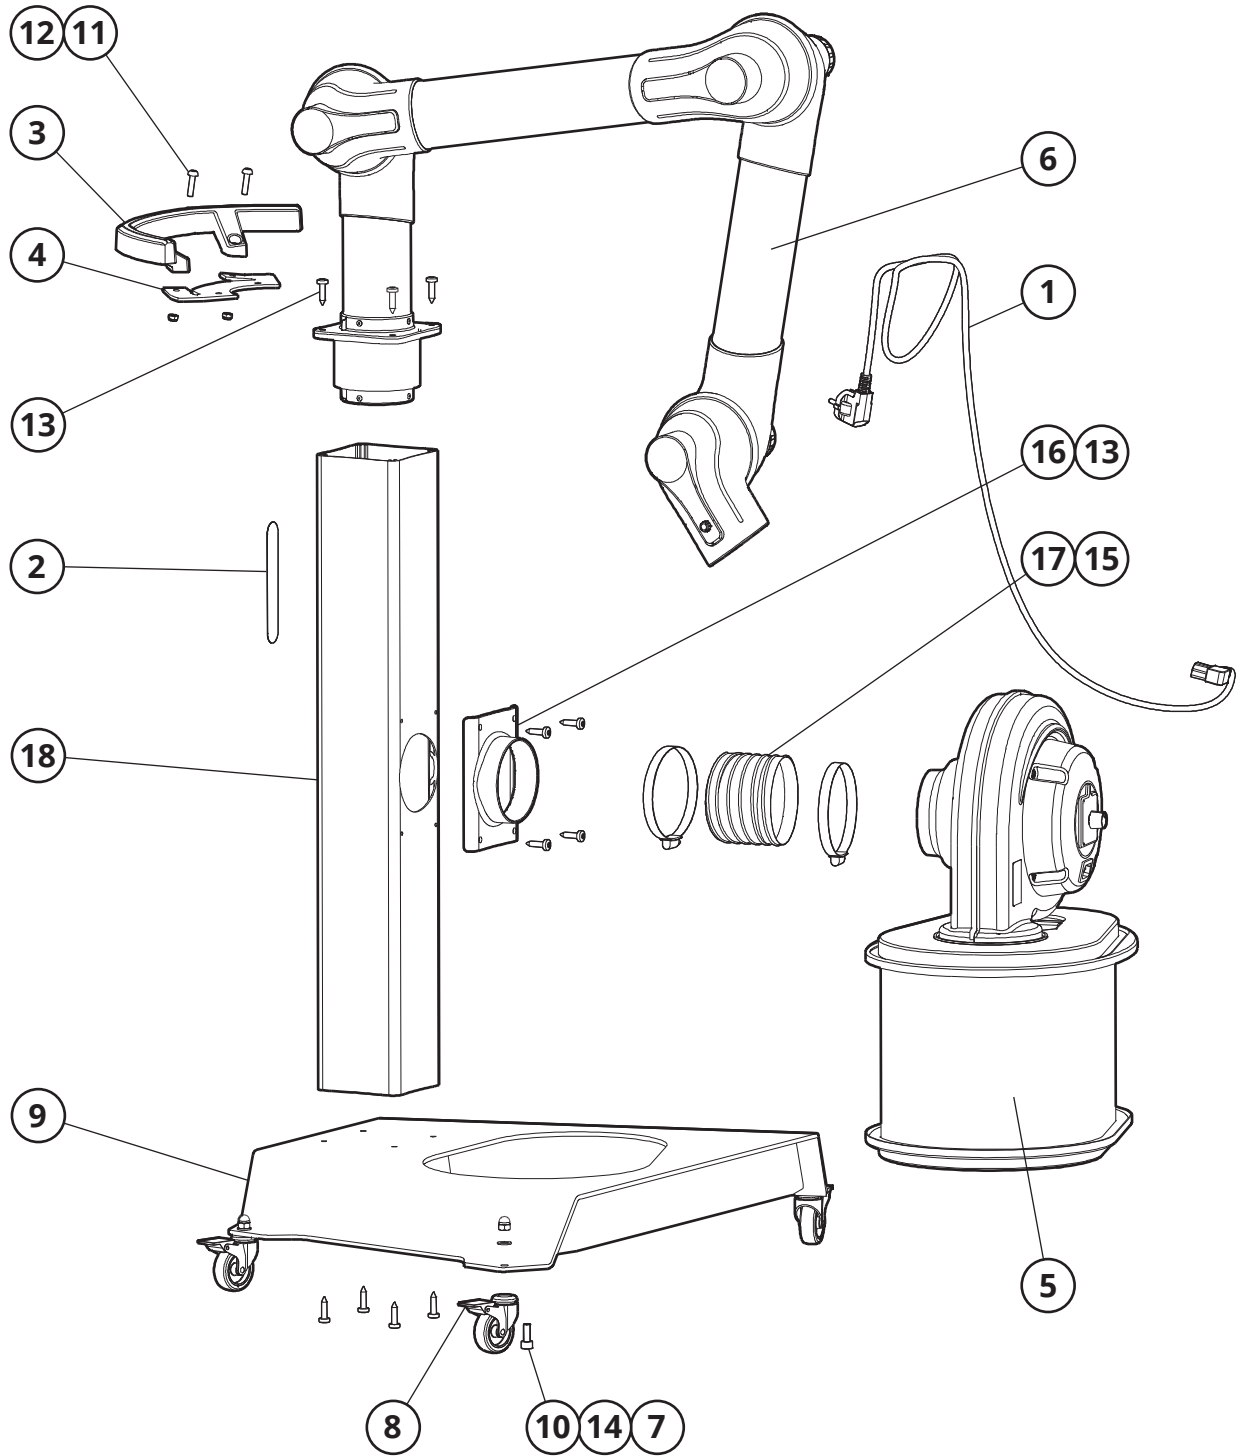

LFK

Mounted on LF TR

MOVEX

PURE ADVANTAGE

BOM-list

LFK mounted on LF TR - BOM-LIST			
Nr.	Art.nr	Pcs	Description
1	115622	1	CABLE
2	114163	1	DECAL MOVEX
3	100-5865A	1	HANDLE
4	111742	1	HANDLE BRACKET
5	111704	1	LF
6	102352	1	MEB
7	9965181	4	NUT
8	111741	4	SWIVEL CASTOR
9	111746	1	TROLLEY PLATE
10	9922326	4	SCREW
11	100470	2	SCREW
12	100106	2	LOCKING NUT
13	102076	12	SCREW
14	9903861	4	WASHER
15	137163	2	HOSE CLAMP
16	101335	1	MTI SPIGOT
17	111749	1	HOSE
18	111743	1	TUBE

The **MOVEX** product range includes Extraction Arms · Vehicle Exhaust Extraction · Fans · Filters · Controls · Workshop Equipment

MOVEX